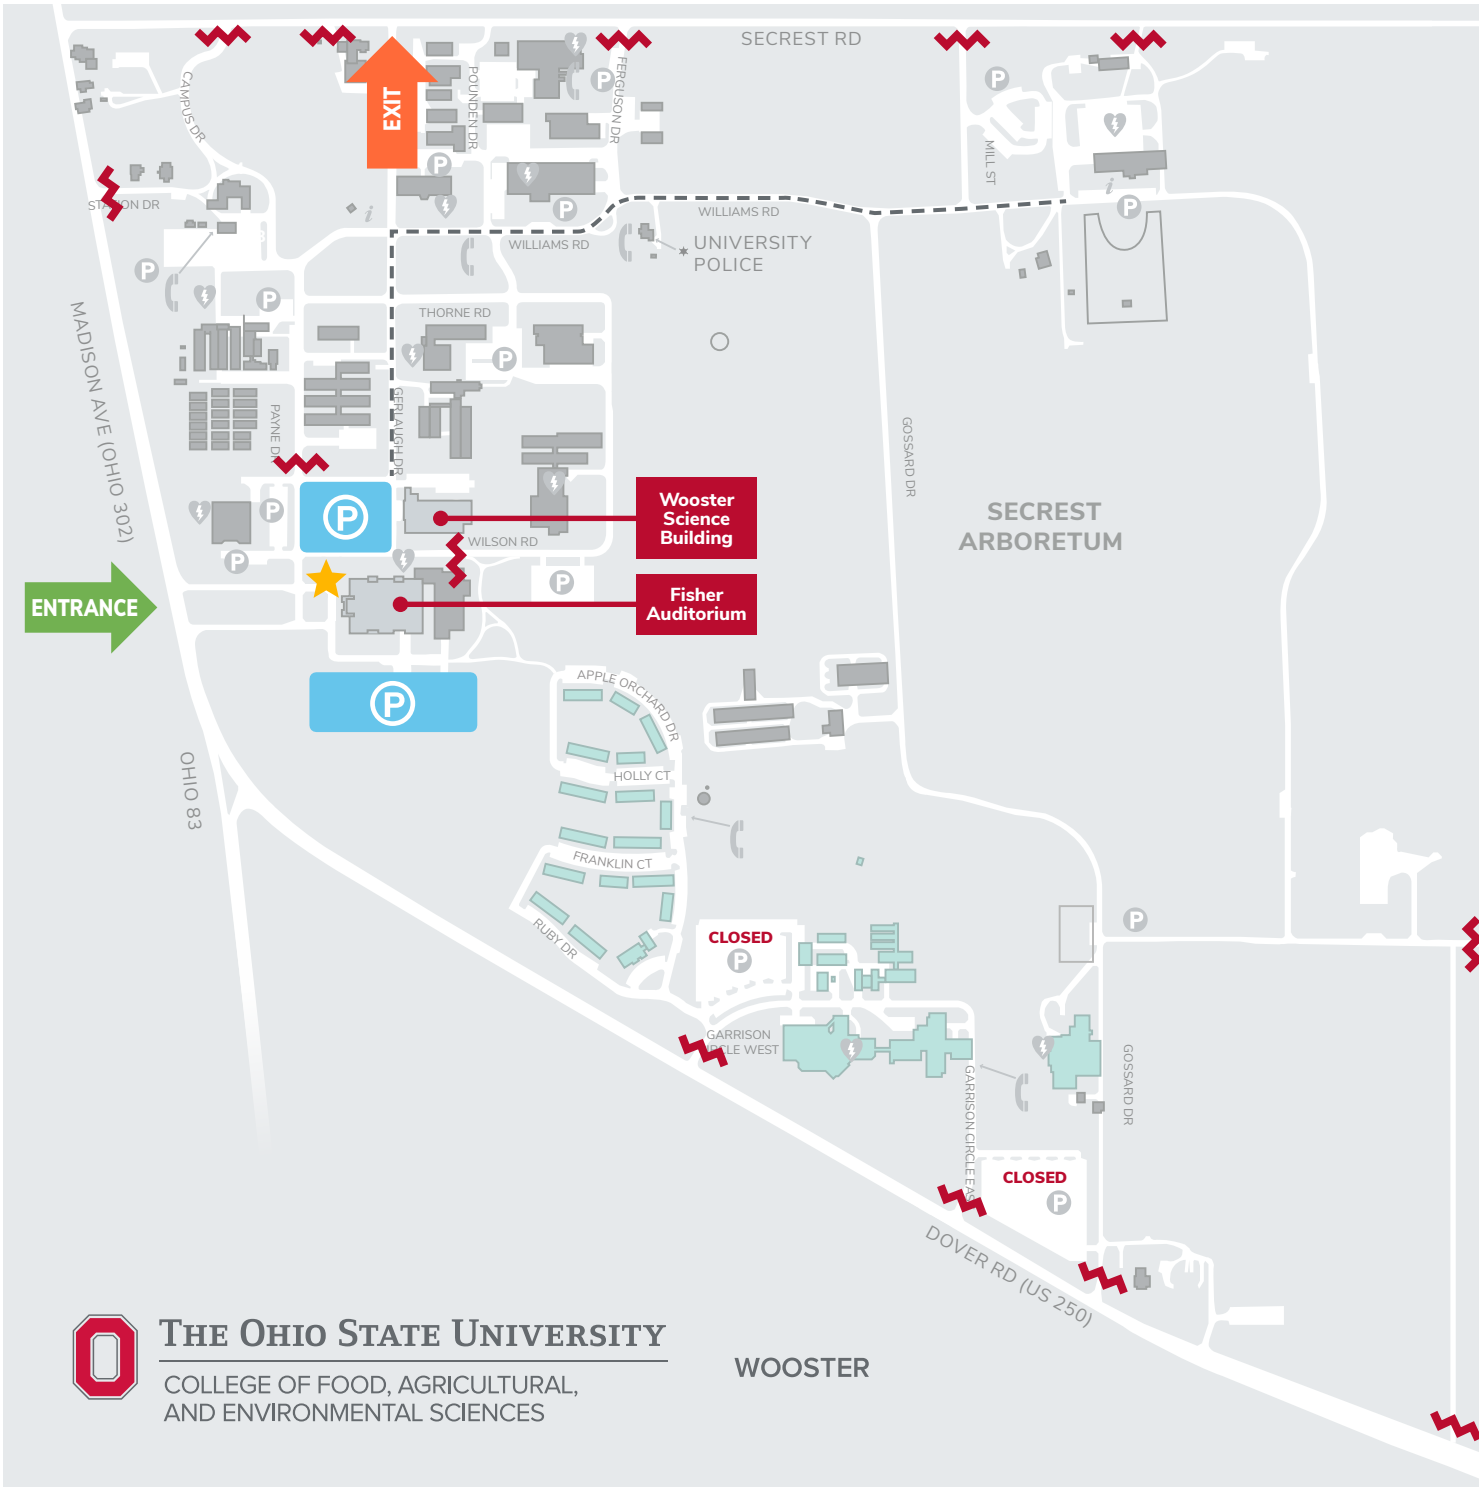

CFAES

2024 Solar Eclipse

APRIL 8 VISITOR MAP

-  **ENTRANCE** Madison Ave. Entrance
-  **Blocked Campus Roadway**
-  **Public Parking**
-  **Eclipse Welcome Area**
-  **Shuttle and Walking Path to Secret Arboretum**
-  **EXIT** Secret Road Exit (East/Right Turn Only)

THE OHIO STATE UNIVERSITY

COLLEGE OF FOOD, AGRICULTURAL,
AND ENVIRONMENTAL SCIENCES

WOOSTER

Scan the QR code for additional information about the total solar eclipse at the CFAES Wooster campus.